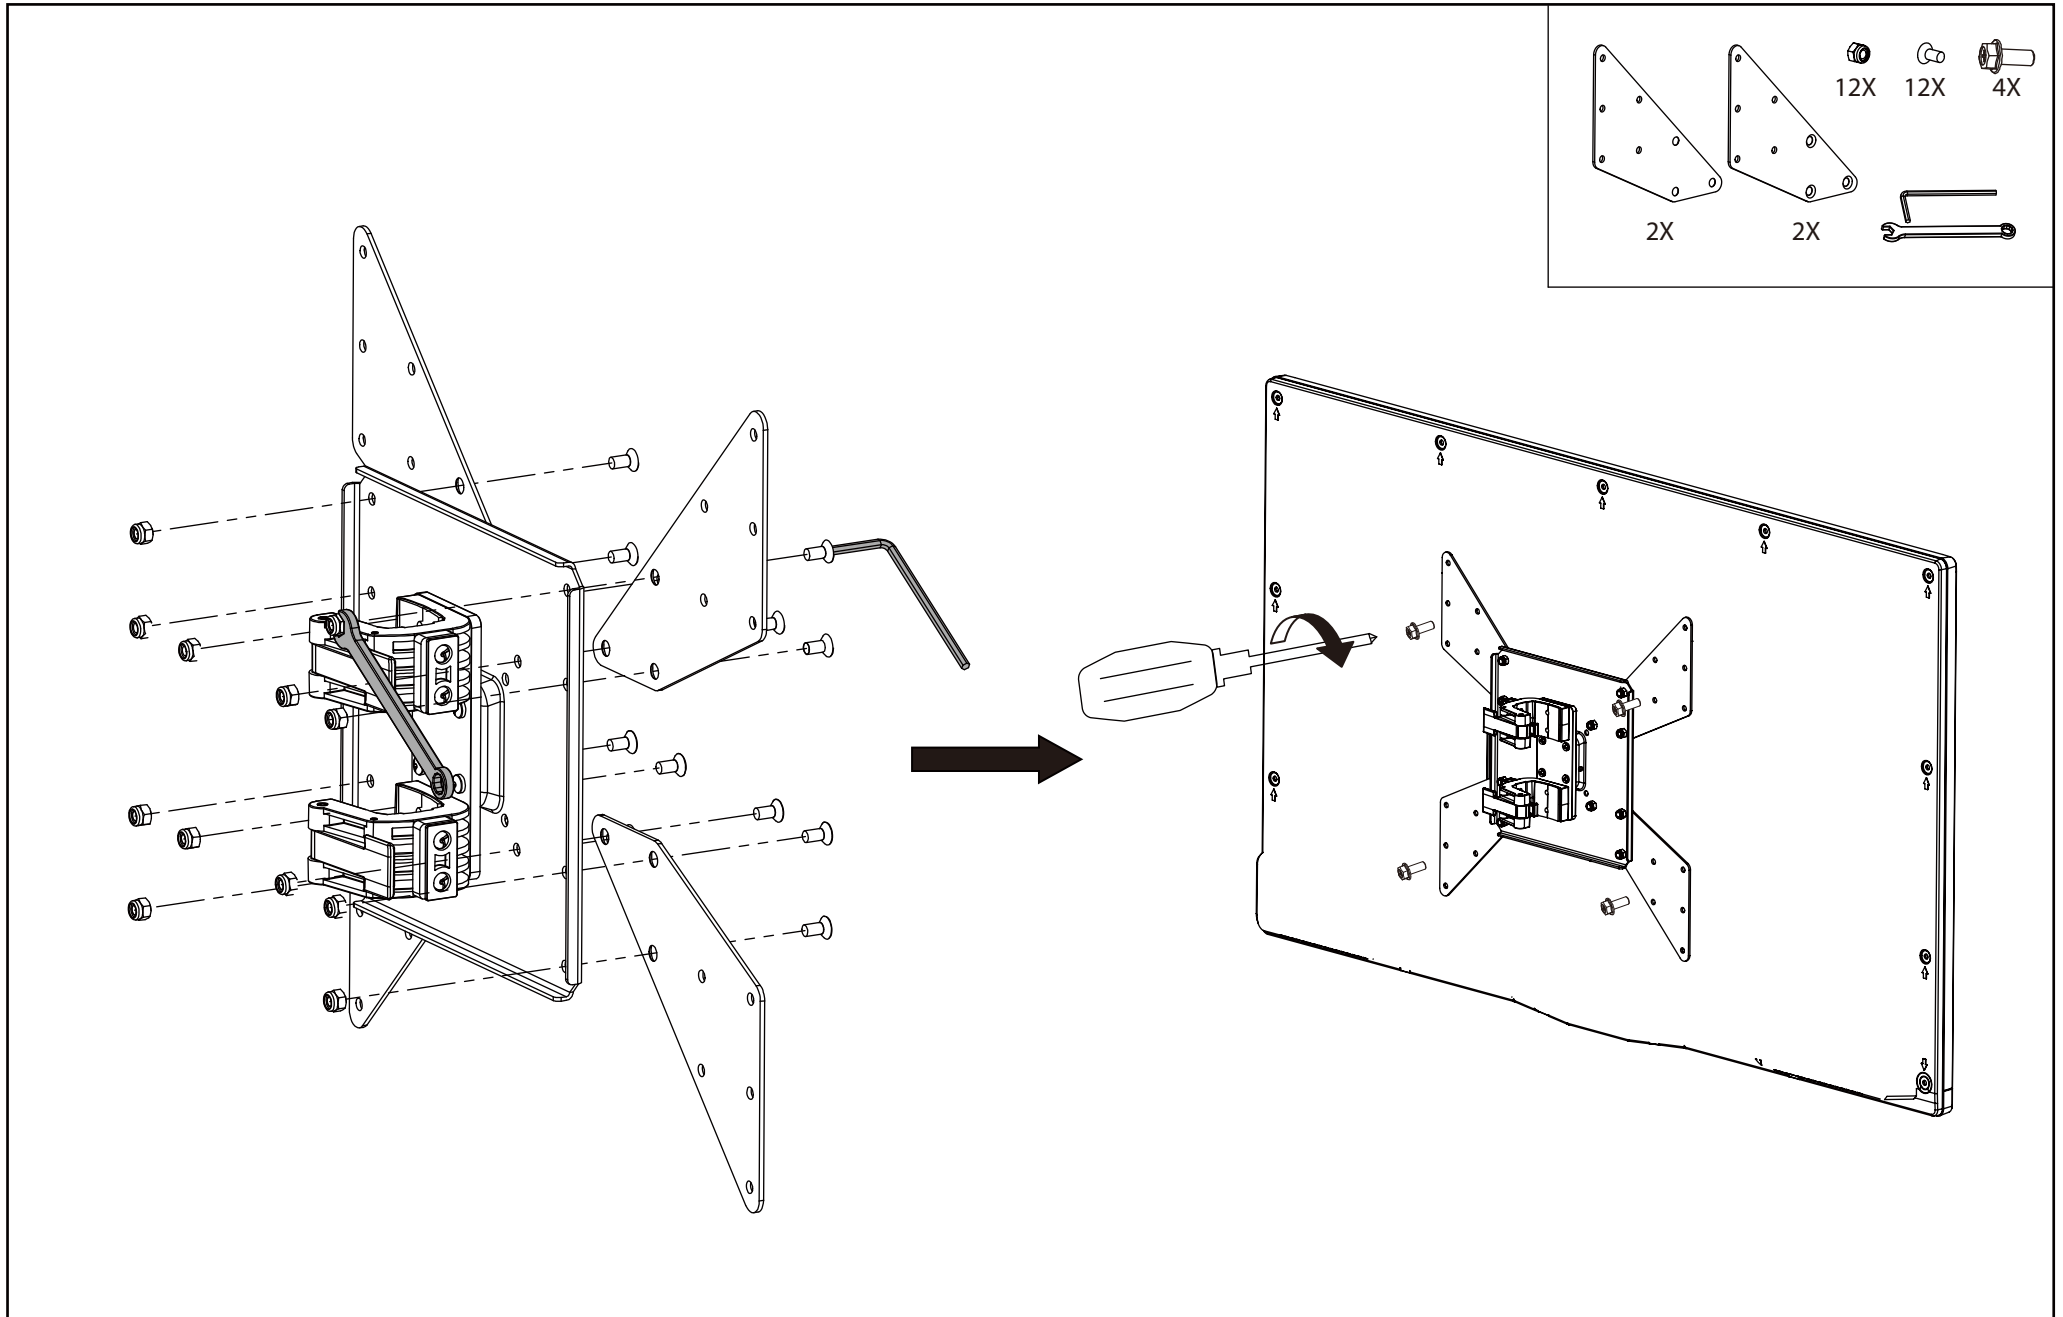

Expand GrandFabric VESA 400 300 monitor holder Set-up Instruction

Integrated Monitor Holder Expand GrandFabric Set-up Instruction

1.

Suitable for VESA 75, 100, 200
Monitor maximum weight: 20kg
Monitor maximum height: 180 cm