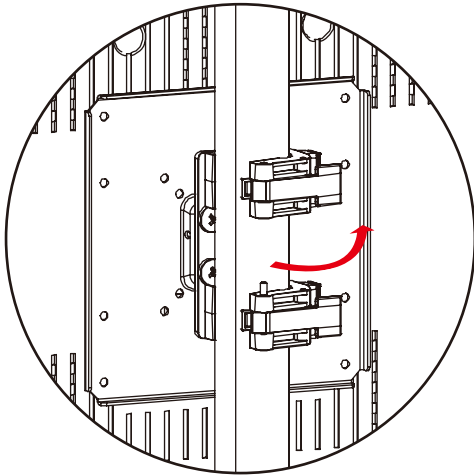

Integrated Monitor Holder Expand GrandFabric Set-up Instruction

1.

Suitable for VESA 75, 100, 200
Monitor maximum weight: 20kg
Monitor maximum height: 180 cm

2.

3.