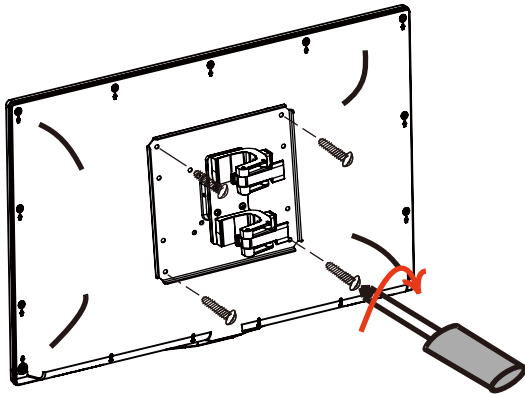

Expand GrandFabric VESA 400 300 monitor holder Set-up Instruction

Integrated Monitor Holder Expand GrandFabric Set-up Instruction

1.

Suitable for VESA 75, 100, 200
Monitor maximum weight: 20kg
Monitor maximum height: 180 cm